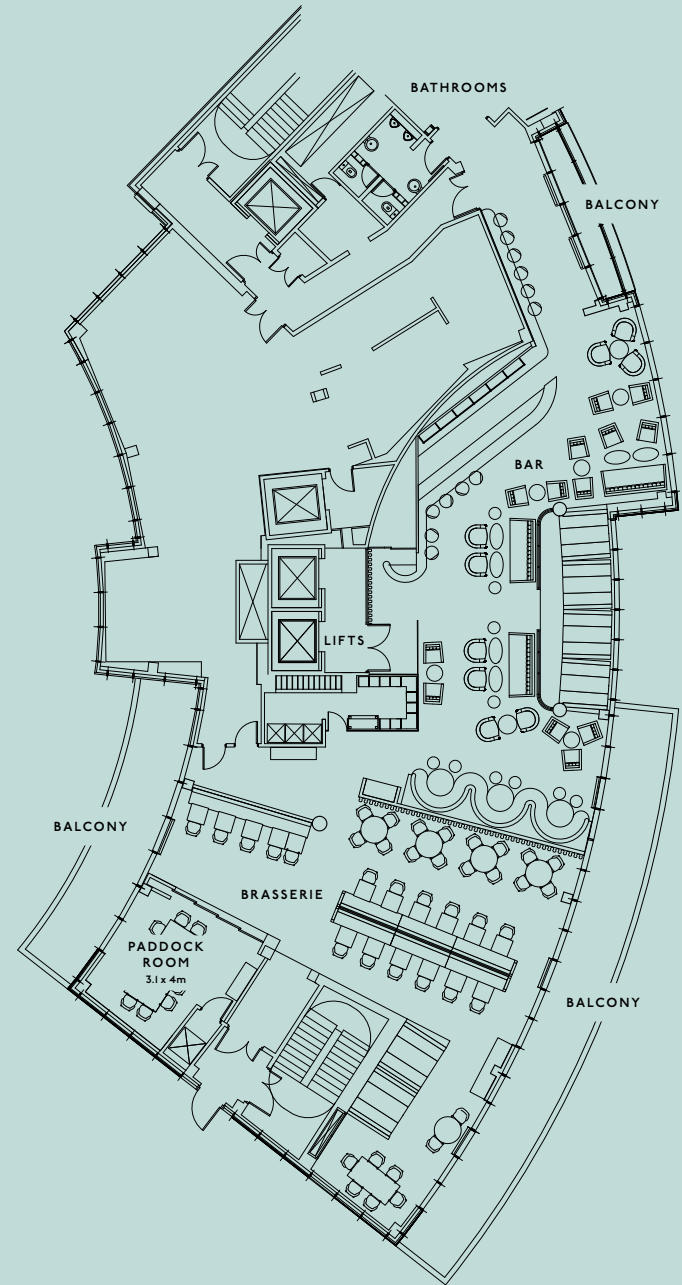

DJ booth and stage space

Private bar

Private dining

Paddock Room

Fifth Floor

Special Birthday? Anniversary?

Keep it cosy in our intimate Paddock Room located just off Brasserie Abode on Fifth and enjoy a three course meal for up to 14 of your nearest and dearest, colleagues, friends or family.

Seated: 14

14 guest
capacity

Free Wi-Fi

Projector &
screen

Private dining

Stationery

Floorplans

Ground Floor

Fifth Floor

Our Guestrooms

85 rooms split in to our trademark room categories - Comfortable, Desirable, Enviably and Fabulous - offer a distinctive style with quality and comfort at their core.

Comfortable