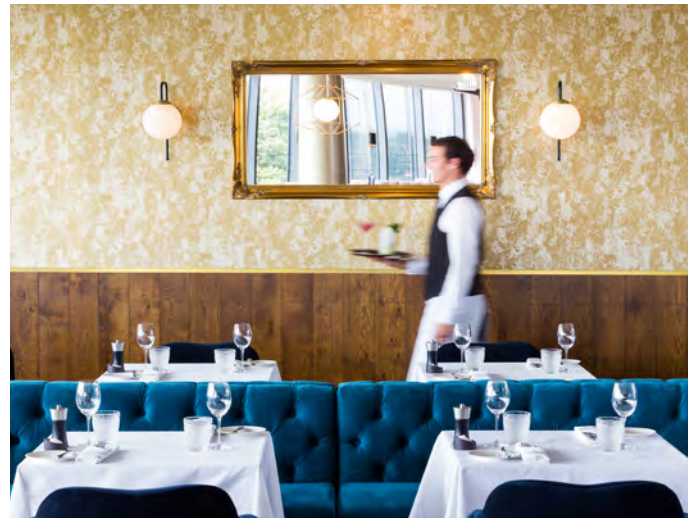

Seated: 80 Standing: 120

120 guest capacity

Free Wi-Fi

DJ booth and stage space

Private bar

Private dining

Brasserie Abode

Fifth Floor

A room with a view

Tables stylishly laid with silver tableware and sleek white cloths set the scene for relaxed, sophisticated dining that moves effortlessly from day to night.

This is the ultimate late night venue, offering menus filled with time honoured classics, wines from around the world, a Champagne and cocktail bar and a dance floor for some Instaworthy late night moves! Perfect for a birthday bash, special celebrations and themed parties alike - indulge in an evening of delicious food and live music to a backdrop of some of the best panoramic views in the city.