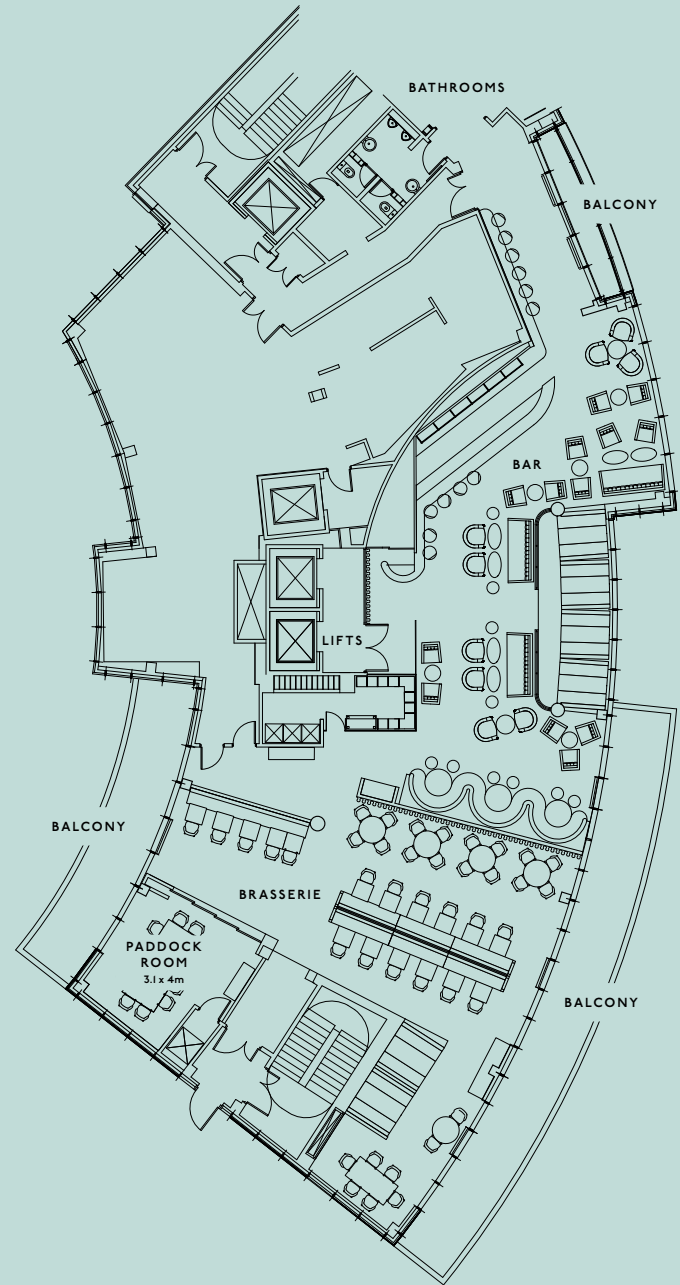

DJ booth and stage space

Private bar

Private dining

Paddock Room

Fifth Floor

Special Birthday? Anniversary?

Keep it cosy in our intimate Paddock Room located just off Brasserie Abode on Fifth and enjoy a three course meal for up to 14 of your nearest and dearest, colleagues, friends or family.

Seated: 14

14 guest
capacity

Free Wi-Fi

Projector &
screen

Private dining

Stationery

Floorplans

Ground Floor

Fifth Floor

Our Guestrooms

85 rooms split in to our trademark room categories - Comfortable, Desirable, Enviably and Fabulous - offer a distinctive style with quality and comfort at their core.

Comfortable