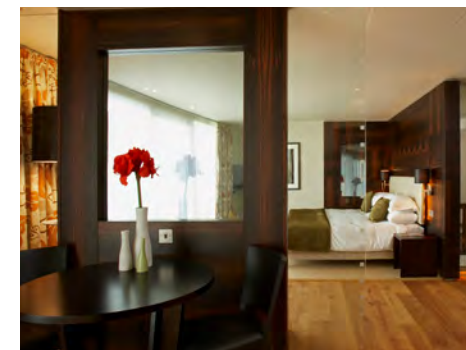

Our Guestrooms

85 rooms split in to our trademark room categories - Comfortable, Desirable, Enviably and Fabulous - offer a distinctive style with quality and comfort at their core.

Comfortable

Small but perfectly formed, our Comfortable Rooms are anything but basic and include:

- Approx. 258 ft²
- Luxury bed
- Air conditioning
- Secondary glazing
- Tuck box filled with foodie treats
- Tea, coffee & biscuits
- Complimentary toiletries
- Bath with shower
- In-room safe
- Complimentary Wi-Fi

Desirable

A more spacious take on our Comfortable Rooms, Desirable Rooms include:

- Approx. 269 ft²
- Luxury bed
- Air conditioning
- Secondary glazing
- Tuck box filled with foodie treats
- Tea, coffee & biscuits
- Complimentary toiletries
- Bath with shower
- In-room safe
- Complimentary Wi-Fi

Enviably

These spacious and unique rooms offer complete luxury with contemporary styling and include:

- Approx. 484 ft²
- Luxury bed
- Air conditioning
- Secondary glazing
- Tuck box filled with foodie treats
- Tea, coffee & biscuits
- Complimentary toiletries
- Bath with shower
- Bathrobe & slippers
- Nespresso machine
- In-room safe
- Complimentary Wi-Fi

Fabulous Suite

Located on the sixth floor, these spacious and contemporary suites are the ultimate private retreat, designed with individual character and stylish bespoke furniture and soft furnishings. Each suite includes:

- Approx. 592 ft²
- Exclusive Fifth floor
- Luxury queen or king size bed
- Air conditioning
- Secondary glazing
- Tuck box filled with foodie treats
- Tea, coffee & biscuits
- Mini bar
- Complimentary toiletries
- Bath & walk-in monsoon shower or bath with shower
- Bathrobe & slippers
- Nespresso machine
- Complimentary Wi-Fi
- In-room BOSE sound system
- Lounge area
- In-room safe